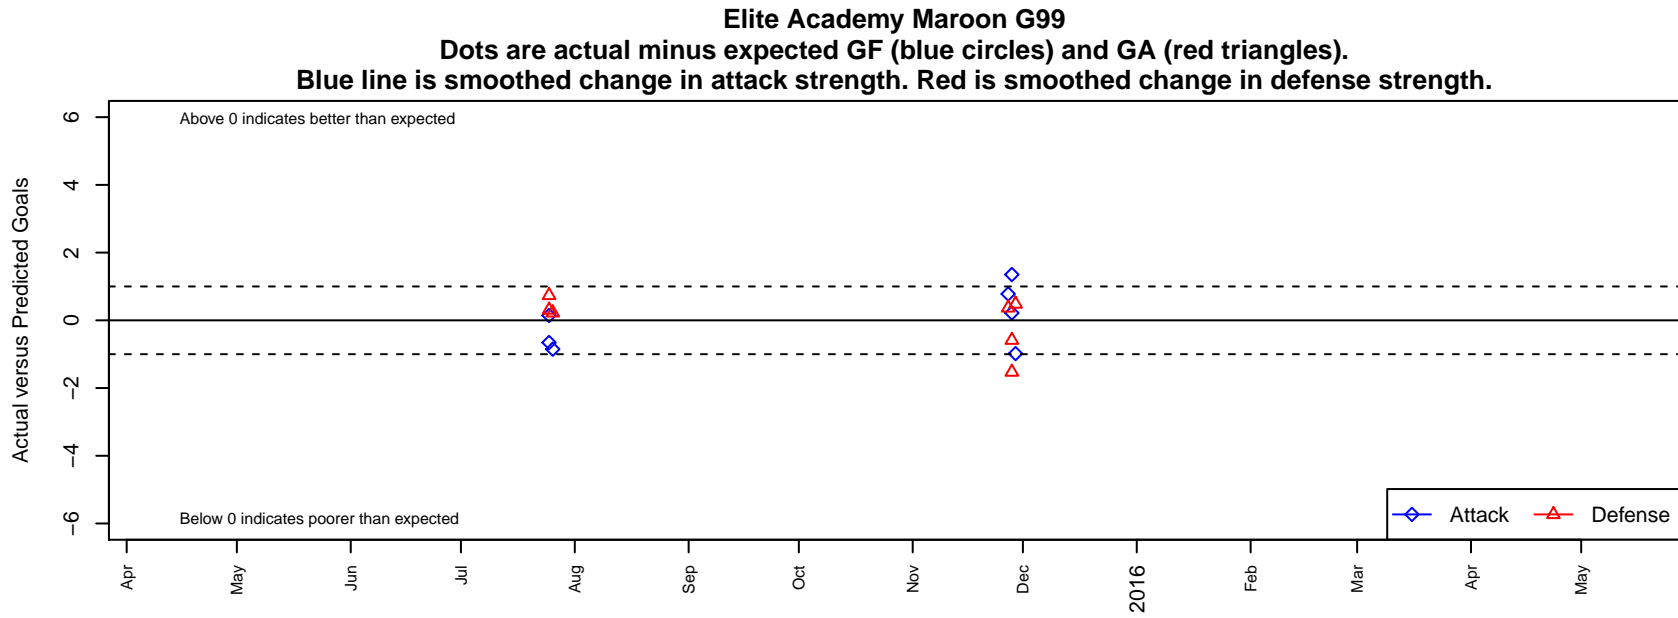

# Elite Academy Maroon G99

, NE  
 G99 total strength=1945  
 attack=32.32 defense=86.35

alt names used:

ELITE GIRLS ACADEMY MAROON 99 00 (NE)  
 ELITE GIRLS ACADEMY MAROON 99 00 (NE)

Venues played:

2015 Surf Cup Surf Super Cup U16  
 2015 Surf College Showcase Swami's Showca